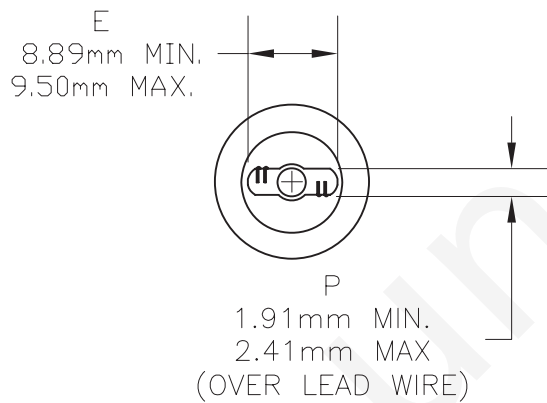

PART NO.	BASE TYPE	DESIGN VOLTS	DESIGN AMPS	MSCD	FILAMENT TYPE	AVG LIFE
918	WEDGE W2.1X9.2d	12.8	0.56 ± 10%	6.5 ± 15%	C-2R	500

UNLESS OTHERWISE SPECIFIED: DIMENSIONS ARE IN INCHES TOLERANCES		CEC INDUSTRIES LTD			
		599 BOND STREET		LINCOLNSHIRE, IL 60069	
		TITLE LIGHT BULB NO. 918			
DRAWN D. CLARK	DATE 05/16/2006	SIZE A	FSCM NO.	DWG NO. 918	REV
CHECKED		SCALE	PLOT SCALE	SHEET 1 OF 1	
DESIGN		FILE 918.dwg		DO NOT SCALE DRAWING	