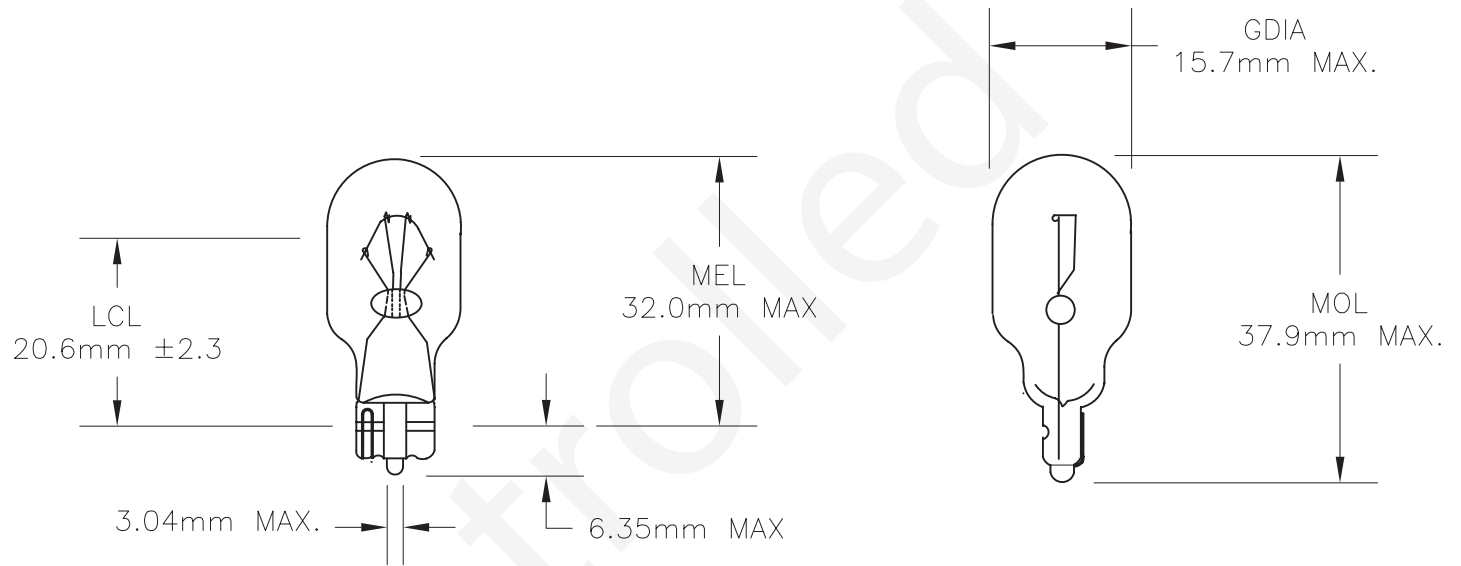

PART NO.	BASE TYPE	DESIGN VOLTS	DESIGN AMPS	MSCD	FILAMENT TYPE	AVG LIFE
918	WEDGE W2.1X9.2d	12.8	0.56 ± 10%	6.5 ± 15%	C-2R	500

UNLESS OTHERWISE SPECIFIED: DIMENSIONS ARE IN INCHES TOLERANCES		CEC INDUSTRIES LTD			
		599 BOND STREET		LINCOLNSHIRE, IL 60069	
		TITLE LIGHT BULB NO. 918			
DRAWN D. CLARK	DATE 05/16/2006	SIZE A	FSCM NO.	DWG NO. 918	REV
CHECKED		SCALE	PLOT SCALE	SHEET 1 OF 1	
DESIGN		FILE 918.dwg		DO NOT SCALE DRAWING	